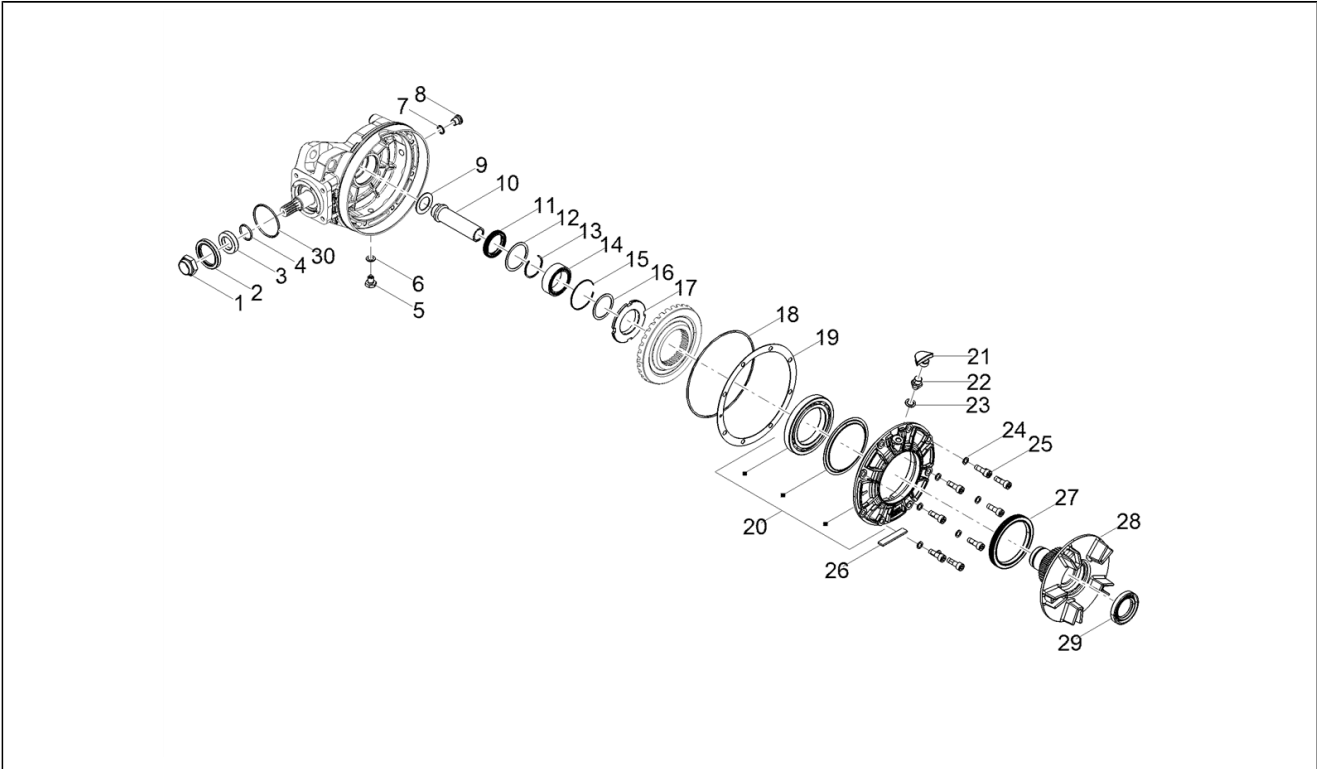

Assembly	Engine
Code	03.350
Description	Rear transmission / Components
Review	1

FILTERS: none

Pos.	Code	Description	Q.ty	Variants
1	2B005012	Nut	1	
2	2B000404	Oil seal	1	
3	2B001311	Spacer	1	
4	GU90706188	Oil seal 18,77X1,78	1	
5	GU31003766	Oil unload plug M10x1	1	
6	GU01528930	Gasket 10x18x1,5	1	
7	224566	Washer	1	
8	2B0105001	Oil plug M12x1,5	1	
9	GU37359005	Washer	1	
10	2B007257	Wheel spacer	1	
11	GU90413850	Oil seal 38X50X7	1	
12	GU12351100	Oil seal	1	
13	2B002200	Washer for shafts	1	
14	2B006088R	Roller bearing 40x55x17	1	
15	B064304	Circlip	1	
16	GU19351100	Clearance washer	1	
17	2B002536	Crown fixing ring nut	1	
18	GU90706958	O-ring 158,42X2,62	1	
19	GU04355100	Tickness 0,6 mm	1	
19	GU04355101	Tickness 0,7 mm	1	
19	GU04355104	Tickness 1 mm	1	
19	GU04355105	Tickness 1,1 mm	1	
19	GU04355106	Tickness 1,2 mm	1	
19	GU04355103	Tickness 0,9 mm	1	
19	GU04355102	Tickness 0,8 mm	1	
20	2B0061105	Complete flange	1	
21	2B002807	Cap	1	

Assembly	Engine
Code	03.350
Description	Rear transmission / Components
Review	1

FILTERS: none

Pos.	Code	Description	Q.ty	Variants
22	2A000823	Breather plug	1	
23	GU01528930	Gasket 10x18x1,5	1	
24	GU14615901	Washer 8,4X13X0,8	8	
25	2B002171	Special cap screw 8x25	8	
26	2B006064	Felt	1	
27	2B002535	Oil seal 80x100x10	1	
28	2B006860R	Flexible couplings hub	1	
29	2B007243	Oil seal 26x42x7	1	
30	GU90706584	Gasket 58,42x2,62	1	