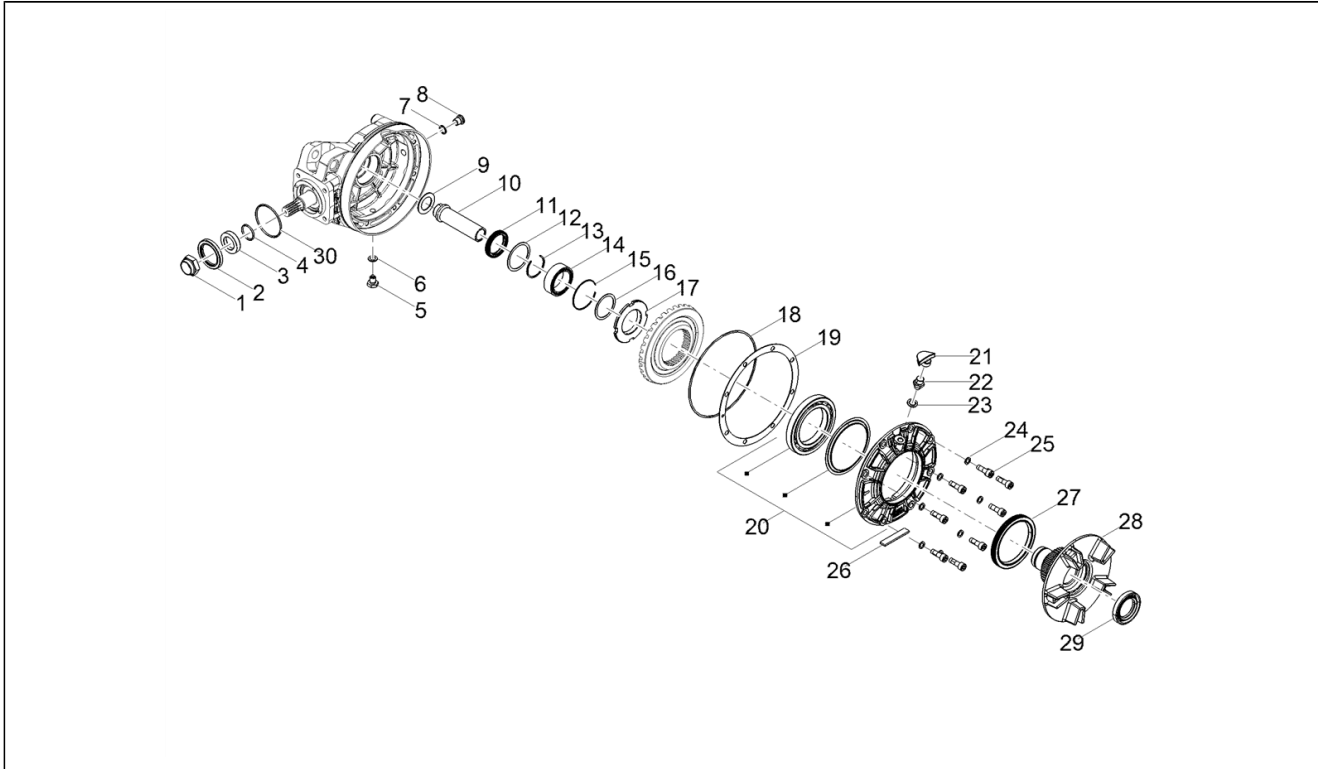

Assembly	Engine
Code	03.350
Description	Rear transmission / Components
Review	1

FILTERS: none

Pos.	Code	Description	Q.ty	Variants
1	2B005012	Nut	1	
2	2B000404	Oil seal	1	
3	2B001311	Spacer	1	
4	GU90706188	Oil seal 18,77X1,78	1	
5	GU31003766	Oil unload plug M10x1	1	
6	GU01528930	Gasket 10x18x1,5	1	
7	224566	Washer	1	
8	2B0105001	Oil plug M12x1,5	1	
9	GU37359005	Washer	1	
10	2B007257	Wheel spacer	1	
11	GU90413850	Oil seal 38X50X7	1	
12	GU12351100	Oil seal	1	
13	2B002200	Washer for shafts	1	
14	2B006088R	Roller bearing 40x55x17	1	
15	B064304	Circlip	1	
16	GU19351100	Clearance washer	1	
17	2B002536	Crown fixing ring nut	1	
18	GU90706958	O-ring 158,42X2,62	1	
19	GU04355100	Tickness 0,6 mm	1	
19	GU04355101	Tickness 0,7 mm	1	
19	GU04355104	Tickness 1 mm	1	
19	GU04355105	Tickness 1,1 mm	1	
19	GU04355106	Tickness 1,2 mm	1	
19	GU04355103	Tickness 0,9 mm	1	
19	GU04355102	Tickness 0,8 mm	1	
20	2B0061105	Complete flange	1	
21	2B002807	Cap	1	

Assembly	Engine
Code	03.350
Description	Rear transmission / Components
Review	1

FILTERS: none

Pos.	Code	Description	Q.ty	Variants
22	2A000823	Breather plug	1	
23	GU01528930	Gasket 10x18x1,5	1	
24	GU14615901	Washer 8,4X13X0,8	8	
25	2B002171	Special cap screw 8x25	8	
26	2B006064	Felt	1	
27	2B002535	Oil seal 80x100x10	1	
28	2B006860R	Flexible couplings hub	1	
29	2B007243	Oil seal 26x42x7	1	
30	GU90706584	Gasket 58,42x2,62	1	